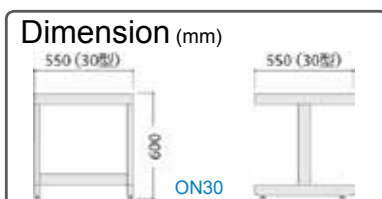

Stands

Stands and suitable oven models

Product code	Model	Suitable oven models
211180	ON30	DKM300C/310C, DKN302C/312C, DNF301
211856	ON61	DX400/600 Series, DVS400/600 Series, DG400 Series, DKM300/400/600 Series, DKN300/400/600 Series, DNE400/600 Series, DNF400/600 Series
212348	OT42	DNE401/411, DNF401/411
212349	OT62	DNE601/611, DNF601/611
212477	OH41	DN411IE
212478	OH61	DN611IE
212801	ONS30	DX302C/312C
212802	ONS60	DX402C/412C/602C/612C, DR200
415464	OP43	DF411/412, DH411/412 (stand without caster)
415465	OP63	DF611/612, DH611/612 (stand without caster)
415466	OP46	DF411/412, DH411/412 (stand with caster wheels and stopper in front)
415467	OP66	DF611/612, DH611/612 (stand with caster wheels and stopper in front)

ON30