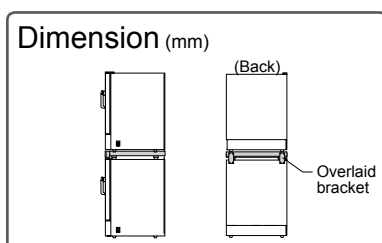

Stands

Stands and suitable oven models

Product code	Model	Suitable oven models
211180	ON30	DKM300C/310C, DKN302C/312C, DNF301
211856	ON61	DX400/600 Series, DVS400/600 Series, DG400 Series, DKM300/400/600 Series, DKN300/400/600 Series, DNE400/600 Series, DNF400/600 Series
212348	OT42	DNE401/411, DNF401/411
212349	OT62	DNE601/611, DNF601/611
212477	OH41	DN411IE
212478	OH61	DN611IE
212801	ONS30	DX302C/312C
212802	ONS60	DX402C/412C/602C/612C, DR200
415464	OP43	DF411/412, DH411/412 (stand without caster)
415465	OP63	DF611/612, DH611/612 (stand without caster)
415466	OP46	DF411/412, DH411/412 (stand with caster wheels and stopper in front)
415467	OP66	DF611/612, DH611/612 (stand with caster wheels and stopper in front)

ON30

OT42/62

ON61

OH41/61

ONS60

OP43/63, OP46/66 (casters front side with two stoppers)

Stacking Kit

Stacking kit and suitable models

Product code	Model	Suitable oven models
212803	ODK80	DX302C/312C
212804	ODK82	DX402C/412C
212805	ODK84	DX602C/612C
212806	ODN26	400 Series of DNE, DNF (including models suitable for OD40)
212807	ODN28	600 Series of DNE, DNF (including models suitable for OD60)
212822	OD40	400 Series of DX, DVS, DKM, DKN
212823	OD60	600 Series of DX, DVS, DKM, DKN
213700	ODF48	DF412/612, DH412/612
281458	ODM44	DNF301

OD/ODN

ODK

Important Notes:

- The stacking units must belong to the same series (among 400 series or among 600 series)
- Do not stack 400 series on 600 series. If the upper 400 series is not fixed well, it is easy to topple
- Stacking of old models is forbidden. Lower unit must be new model.