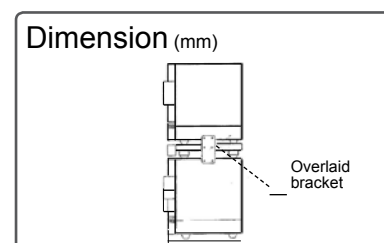

ODK

Important Notes:

- The stacking units must belong to the same series (among 400 series or among 600 series)
- Do not stack 400 series on 600 series. If the upper 400 series is not fixed well, it is easy to topple
- Stacking of old models is forbidden. Lower unit must be new model.