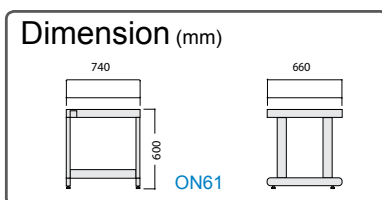

Stands

Stands and suitable oven models

Product code	Model	Suitable oven models
211180	ON30	DKM300C/310C, DKN302C/312C, DNF301
211856	ON61	DX400/600 Series, DVS400/600 Series, DG400 Series, DKM300/400/600 Series, DKN300/400/600 Series, DNE400/600 Series, DNF400/600 Series
212348	OT42	DNE401/411, DNF401/411
212349	OT62	DNE601/611, DNF601/611
212477	OH41	DN411IE
212478	OH61	DN611IE
212801	ONS30	DX302C/312C
212802	ONS60	DX402C/412C/602C/612C, DR200
415464	OP43	DF411/412, DH411/412 (stand without caster)
415465	OP63	DF611/612, DH611/612 (stand without caster)
415466	OP46	DF411/412, DH411/412 (stand with caster wheels and stopper in front)
415467	OP66	DF611/612, DH611/612 (stand with caster wheels and stopper in front)

ON30

OT42/62

ON61

OH41/61

ONS60

OP43/63, OP46/66 (casters front side with two stoppers)

Stacking Kit

Stacking kit and suitable models

Product code	Model	Suitable oven models
212803	ODK80	DX302C/312C
212804	ODK82	DX402C/412C
212805	ODK84	DX602C/612C
212806	ODN26	400 Series of DNE, DNF (including models suitable for OD40)
212807	ODN28	600 Series of DNE, DNF (including models suitable for OD60)
212822	OD40	400 Series of DX, DVS, DKM, DKN
212823	OD60	600 Series of DX, DVS, DKM, DKN
213700	ODF48	DF412/612, DH412/612
281458	ODM44	DNF301

OD/ODN

ODK

Important Notes:

- The stacking units must belong to the same series (among 400 series or among 600 series)
- Do not stack 400 series on 600 series. If the upper 400 series is not fixed well, it is easy to topple
- Stacking of old models is forbidden. Lower unit must be new model.