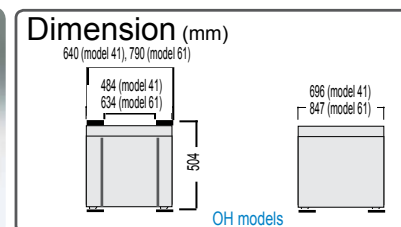

Stands

Stands and suitable oven models

Product code	Model	Suitable oven models
211180	ON30	DKM300C/310C, DKN302C/312C, DNF301
211856	ON61	DX400/600 Series, DVS400/600 Series, DG400 Series, DKM300/400/600 Series, DKN300/400/600 Series, DNE400/600 Series, DNF400/600 Series
212348	OT42	DNE401/411, DNF401/411
212349	OT62	DNE601/611, DNF601/611
212477	OH41	DN411IE
212478	OH61	DN611IE
212801	ONS30	DX302C/312C
212802	ONS60	DX402C/412C/602C/612C, DR200
415464	OP43	DF411/412, DH411/412 (stand without caster)
415465	OP63	DF611/612, DH611/612 (stand without caster)
415466	OP46	DF411/412, DH411/412 (stand with caster wheels and stopper in front)
415467	OP66	DF611/612, DH611/612 (stand with caster wheels and stopper in front)

ON30

OT42/62

ON61

OH41/61

ONS60

OP43/63, OP46/66 (casters front side with two stoppers)

Stacking Kit

Stacking kit and suitable models

Product code	Model	Suitable oven models
212803	ODK80	DX302C/312C
212804	ODK82	DX402C/412C
212805	ODK84	DX602C/612C
212806	ODN26	400 Series of DNE, DNF (including models suitable for OD40)
212807	ODN28	600 Series of DNE, DNF (including models suitable for OD60)
212822	OD40	400 Series of DX, DVS, DKM, DKN
212823	OD60	600 Series of DX, DVS, DKM, DKN
213700	ODF48	DF412/612, DH412/612
281458	ODM44	DNF301

OD/ODN

ODK

Important Notes:

- The stacking units must belong to the same series (among 400 series or among 600 series)
- Do not stack 400 series on 600 series. If the upper 400 series is not fixed well, it is easy to topple
- Stacking of old models is forbidden. Lower unit must be new model.