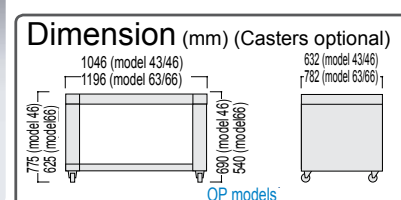

OP43/63, OP46/66 (casters front side with two stoppers)

Stacking Kit

Stacking kit and suitable models

Product code	Model	Suitable oven models
212803	ODK80	DX302C/312C
212804	ODK82	DX402C/412C
212805	ODK84	DX602C/612C
212806	ODN26	400 Series of DNE, DNF (including models suitable for OD40)
212807	ODN28	600 Series of DNE, DNF (including models suitable for OD60)
212822	OD40	400 Series of DX, DVS, DKM, DKN
212823	OD60	600 Series of DX, DVS, DKM, DKN
213700	ODF48	DF412/612, DH412/612
281458	ODM44	DNF301