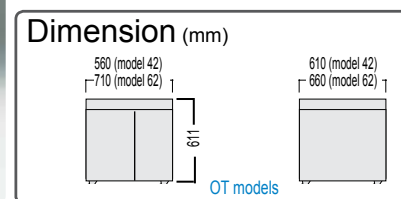

Stands

Stands and suitable oven models

Product code	Model	Suitable oven models
211180	ON30	DKM300C/310C, DKN302C/312C, DNF301
211856	ON61	DX400/600 Series, DVS400/600 Series, DG400 Series, DKM300/400/600 Series, DKN300/400/600 Series, DNE400/600 Series, DNF400/600 Series
212348	OT42	DNE401/411, DNF401/411
212349	OT62	DNE601/611, DNF601/611
212477	OH41	DN411IE
212478	OH61	DN611IE
212801	ONS30	DX302C/312C
212802	ONS60	DX402C/412C/602C/612C, DR200
415464	OP43	DF411/412, DH411/412 (stand without caster)
415465	OP63	DF611/612, DH611/612 (stand without caster)
415466	OP46	DF411/412, DH411/412 (stand with caster wheels and stopper in front)
415467	OP66	DF611/612, DH611/612 (stand with caster wheels and stopper in front)

ON30

OT42/62

ON61

OH41/61

ONS60

OP43/63, OP46/66 (casters front side with two stoppers)

Stacking Kit

Stacking kit and suitable models

Product code	Model	Suitable oven models
212803	ODK80	DX302C/312C
212804	ODK82	DX402C/412C
212805	ODK84	DX602C/612C
212806	ODN26	400 Series of DNE, DNF (including models suitable for OD40)
212807	ODN28	600 Series of DNE, DNF (including models suitable for OD60)
212822	OD40	400 Series of DX, DVS, DKM, DKN
212823	OD60	600 Series of DX, DVS, DKM, DKN
213700	ODF48	DF412/612, DH412/612
281458	ODM44	DNF301

OD/ODN

ODK

Important Notes:

- The stacking units must belong to the same series (among 400 series or among 600 series)
- Do not stack 400 series on 600 series. If the upper 400 series is not fixed well, it is easy to topple
- Stacking of old models is forbidden. Lower unit must be new model.