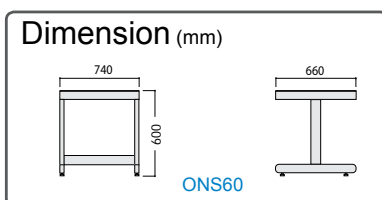

Stands

Stands and suitable oven models

Product code	Model	Suitable oven models
211180	ON30	DKM300C/310C, DKN302C/312C, DNF301
211856	ON61	DX400/600 Series, DVS400/600 Series, DG400 Series, DKM300/400/600 Series, DKN300/400/600 Series, DNE400/600 Series, DNF400/600 Series
212348	OT42	DNE401/411, DNF401/411
212349	OT62	DNE601/611, DNF601/611
212477	OH41	DN411IE
212478	OH61	DN611IE
212801	ONS30	DX302C/312C
212802	ONS60	DX402C/412C/602C/612C, DR200
415464	OP43	DF411/412, DH411/412 (stand without caster)
415465	OP63	DF611/612, DH611/612 (stand without caster)
415466	OP46	DF411/412, DH411/412 (stand with caster wheels and stopper in front)
415467	OP66	DF611/612, DH611/612 (stand with caster wheels and stopper in front)

ON30

OT42/62

ON61

OH41/61

ONS60

OP43/63, OP46/66 (casters front side with two stoppers)

Stacking Kit

Stacking kit and suitable models

Product code	Model	Suitable oven models
212803	ODK80	DX302C/312C
212804	ODK82	DX402C/412C
212805	ODK84	DX602C/612C
212806	ODN26	400 Series of DNE, DNF (including models suitable for OD40)
212807	ODN28	600 Series of DNE, DNF (including models suitable for OD60)
212822	OD40	400 Series of DX, DVS, DKM, DKN
212823	OD60	600 Series of DX, DVS, DKM, DKN
213700	ODF48	DF412/612, DH412/612
281458	ODM44	DNF301

OD/ODN

ODK

Important Notes:

- The stacking units must belong to the same series (among 400 series or among 600 series)
- Do not stack 400 series on 600 series. If the upper 400 series is not fixed well, it is easy to topple
- Stacking of old models is forbidden. Lower unit must be new model.